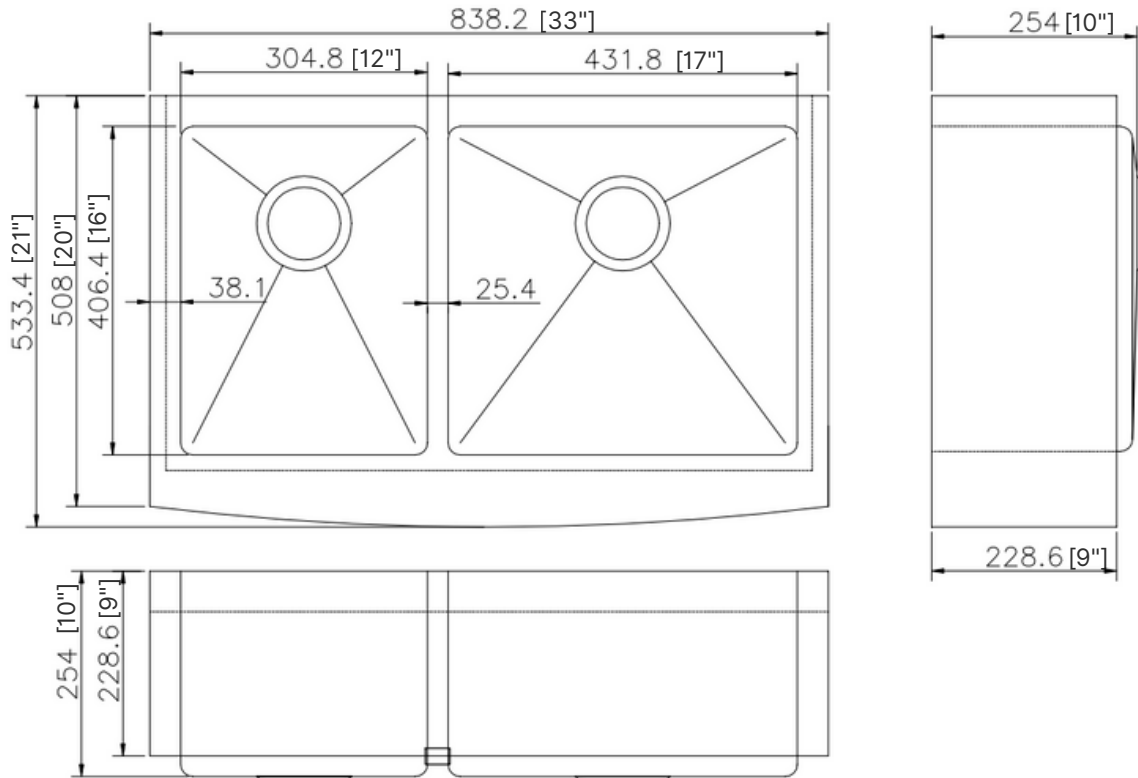

PL-HA139 R15
Handmade Series
Stainless Steel Sink

Features

- Double Bowl
- Handcrafted Corners
- Fitted Sound Deadening Pads
- Creases at the Bottom
Promote Quick Draining
- Deep 10" Bowl Depth

Material

- 16-Gauge Stainless Steel

Technical Information

All product dimensions are nominal

Exterior Measurements: 33" x 21" x 10"

Left Bowl: 12" x 16" x 10"

Right Bowl: 17" x 16" x 10"

Bowl Configuration: Double

Installation Information

Install this product according to the installation instructions.